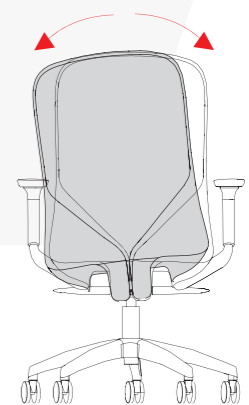

阿维萨 专为运动而生 Aveza, Born For Sport

你可曾算过，人一天要在办公位上完成多少个动作？
喝水、浏览网页、写方案、传递文件、与同事交流……
没有一把得心应手的座椅怎么行？
阿维萨，独特动力连接机构，
助力身体 360 个关节和 700 多块肌肉——
跟随椅背的摇摆而有效律动，
让您每天工作状态保持满格！

Have you ever wondered how many moves a person would take in the office in a day? Drinking water, browsing websites, writing plans, passing documents, communicating with colleagues... How could one possibly go without a versatile chair? Aveza's unique dynamic mechanism design empowers your 360 joints and 700+ pieces of muscles to move effectively with the backrest sway, greatly increasing your work efficiency.

左右摇摆角度 $\pm 10^\circ$
Seat Swing Angle (to right/left) ± 10 Degrees