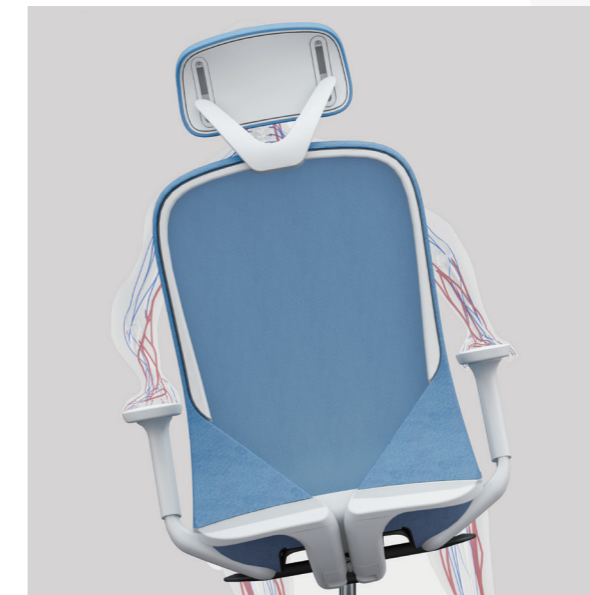

A VEZZA

跃动，悦活力

Move Freely, Work Happily

无 V 不至 只为腰背更舒适

V-shaped backrest does everything
for your back comfort

一把适合的办公椅，是朝九晚五的温情陪伴，
在职业通关路上，必然少不了它的宽阔臂膀。
双“V”背托设计，如伸展的羽翼般贴合背部，
又好像一双手温柔的托抚，为腰背减负。
人体工学设计的椅背弧度，
可根据坐姿自由调节背部曲线，
仅仅对于背部一个细微的革新，
就能创造出全新的舒适度。

A suitable office chair is your warm
company in the nine-to-five working life,
whose wide arms are indispensable
along your career path. The V-shaped
back support perfectly fits your back
like a stretched wing and eases your
lumbar and back like tender hands. The
ergonomic design of the backrest allows
easy adjustment according to your sitting
position. This slight change for your back
brings totally new level of comfort.

阿维萨 专为运动而生 Aveza, Born For Sport

你可曾算过，人一天要在办公位上完成多少个动作？
喝水、浏览网页、写方案、传递文件、与同事交流……
没有一把得心应手的座椅怎么行？
阿维萨，独特动力连接机构，
助力身体 360 个关节和 700 多块肌肉——
跟随椅背的摇摆而有效律动，
让您每天工作状态保持满格！

Have you ever wondered how many moves a person would take in the office in a day? Drinking water, browsing websites, writing plans, passing documents, communicating with colleagues... How could one possibly go without a versatile chair? Aveza's unique dynamic mechanism design empowers your 360 joints and 700+ pieces of muscles to move effectively with the backrest sway, greatly increasing your work efficiency.

跃动空间，为健康赋能！
Dynamic Space Empowers Your Health!

头枕升降调节 25mm
Headrest Height Adjustment 25mm

座椅升降调节 88mm
Height Adjustment 88mm

升降仰卧 随心调节

阿维萨采用人体工学设计，可根据坐姿自由调节角度，无论什么身高与姿势，都能调节到舒适的位置，满足多样化办公形态需求。

A Fully Adjustable Chair Built For Your Comfort